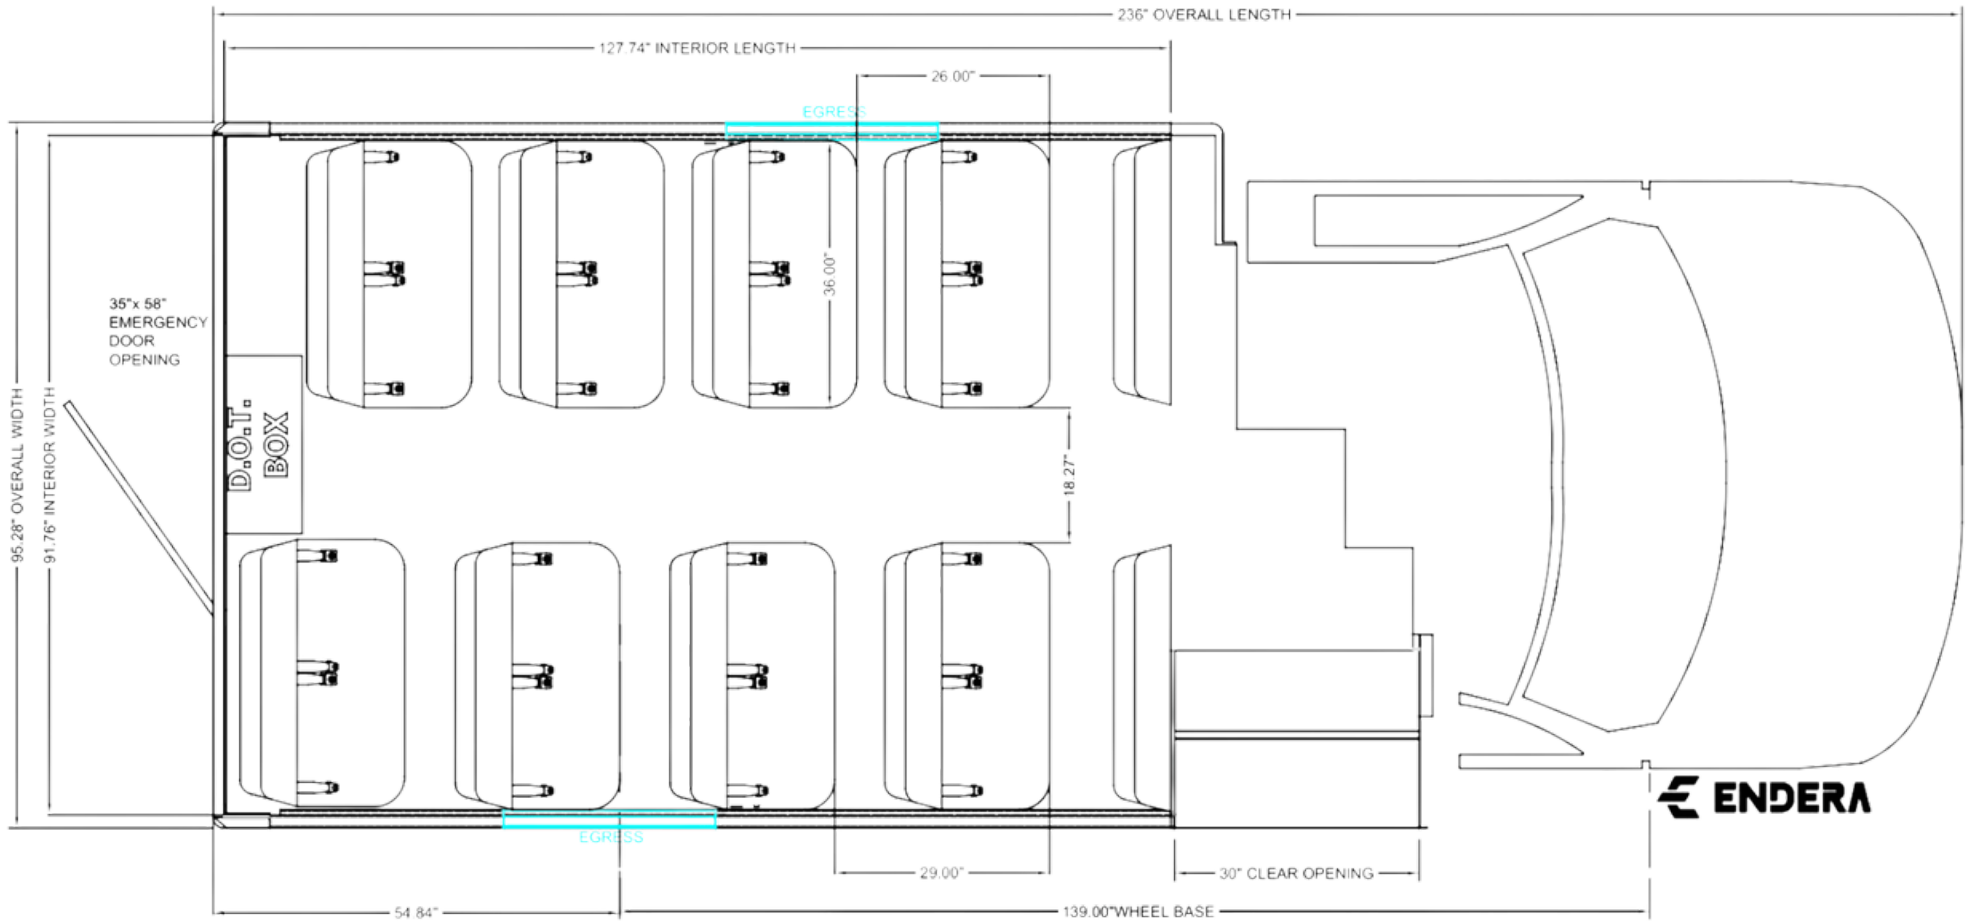

16 Passenger 4 Section DRW Plus Driver